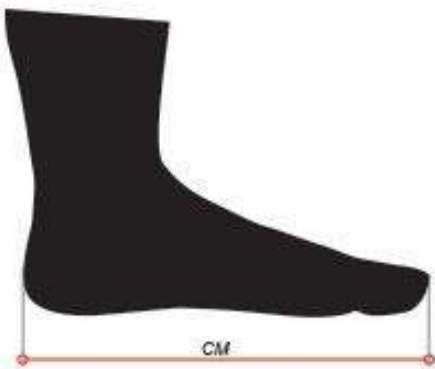

SHOE SIZE CHART

Measure both feet. Use the largest measurement to determine your shoe size.

<i>US</i>	<i>EURO</i>	<i>CM</i>
7	38	25.20
7.5	39	25.90
8	40	26.55
8.5	41	27.20
9	42	27.90
9.5	43	28.50