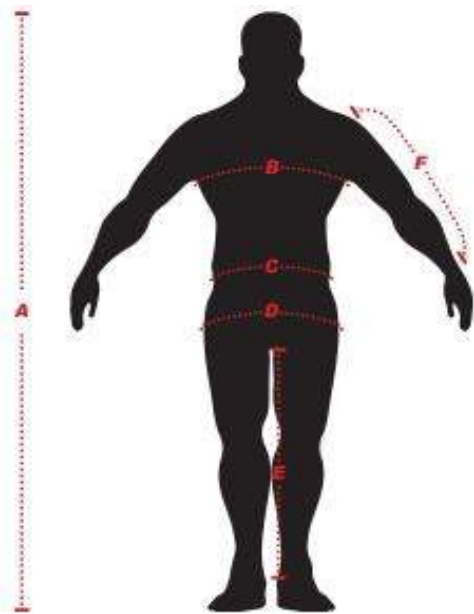

ORANGE

GREEN

YELLOW

RED

BLUE

SUIT SIZE CHART

A: Height and Weight

B: Chest at Widest (measure around chest with arms down)

C: Waist

D: Hips (at widest point)

E: Inseam (Crotch seam to ankle bone)

F: Shoulder to Wrist (Arms straight out in front of you)

To use the chart below: Pick the suit that corresponds to your largest measurement. For example: If you are 5' 8" and 163 lbs you would need to choose the Medium-Large suit.

SIZE (USA)	HEIGHT	WEIGHT (IN.)	CHEST (IN.)	WAIST (IN.)	HIPS (IN.)	INSEAM (IN.)	SLEEVE (IN.)
XS	5'4" - 5'5"	115-125	39	35	36	28	21
S	5'5" - 5'7"	125-140	41	36	38	29	22
M	5'7" - 5'10"	140-150	45	39	39	29	22
M/L	5'10" - 6'0"	150-165	46	40	41	30	22
L	5'10" - 6'0"	160-180	46	41	42	30	22
L/XL	5'11" - 6'1"	175-190	47	42	43	32	23
XL	6'2" - 6'4"	185-205	47	42	43	32	23
2XL	6'4" - 6'6"	215-235	48	43	44	34	24
3XL	6'6" - 6'8"	250-275	49	43	45	35	25

RED

BLUE

YELLOW

ORANGE

GREEN

GLOVE SIZE CHART

Measure around your 4 fingers at the widest part and from the tip of your middle finger to your wrist.

SIZE	AROUND FINGERS (CM)	MIDDLE FINGER TO WRIST (CM)
XS	18	18.25
S	18.5	18.5
M	19	19
L	20	19.5
XL	20.5	20
2XL	21.5	20.5