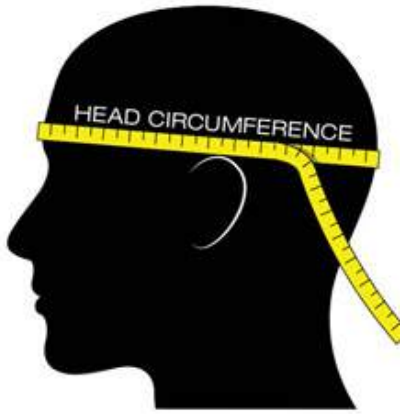

FSA-3

RZ-58

RZ-35

RZ-42

HELMET SIZE CHART

Measure around the largest part of your head, approximately 1/2" above your eyebrow.

<i>SIZE</i>	<i>CM</i>	<i>INCHES</i>	<i>HAT SIZE</i>
<i>XS</i>	54cm	21.25"	6 3/4"
<i>S</i>	56cm	22"	7"
<i>M</i>	58cm	22.83"	7 1/2"
<i>L</i>	60cm	23.62"	7 3/4"
<i>X-LARGE</i>	62cm	24.4"	7 7/8"