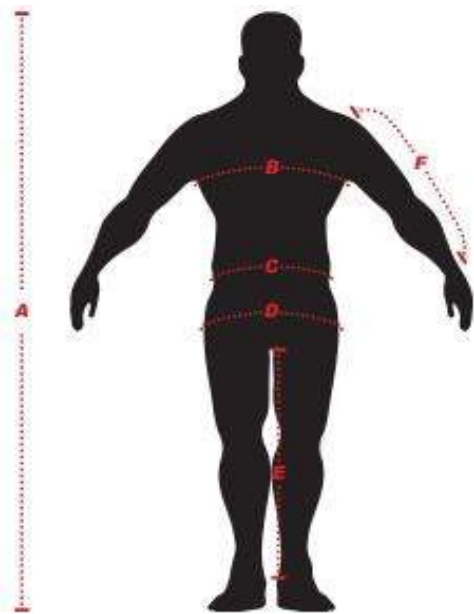

## SUIT SIZE CHART

**A: Height and Weight**

**B: Chest at Widest (measure around chest with arms down)**

**C: Waist**

**D: Hips (at widest point)**

**E: Inseam (Crotch seam to ankle bone)**

**F: Shoulder to Wrist (Arms straight out in front of you)**

To use the chart below: Pick the suit that corresponds to your largest measurement. For example: If you are 5' 8" and 163 lbs you would need to choose the Medium-Large suit.

<i>SIZE (USA)</i>	<i>HEIGHT</i>	<i>WEIGHT (IN.)</i>	<i>CHEST (IN.)</i>	<i>WAIST (IN.)</i>	<i>HIPS (IN.)</i>	<i>INSEAM (IN.)</i>	<i>SLEEVE (IN.)</i>
XS	5'4" - 5'5"	115-125	39	35	36	28	21
S	5'5" - 5'7"	125-140	41	36	38	29	22
M	5'7" - 5'10"	140-150	45	39	39	29	22
M/L	5'10" - 6'0"	150-165	46	40	41	30	22
L	5'10" - 6'0"	160-180	46	41	42	30	22
L/XL	5'11" - 6'1"	175-190	47	42	43	32	23
XL	6'2" - 6'4"	185-205	47	42	43	32	23
2XL	6'4" - 6'6"	215-235	48	43	44	34	24
3XL	6'6" - 6'8"	250-275	49	43	45	35	25