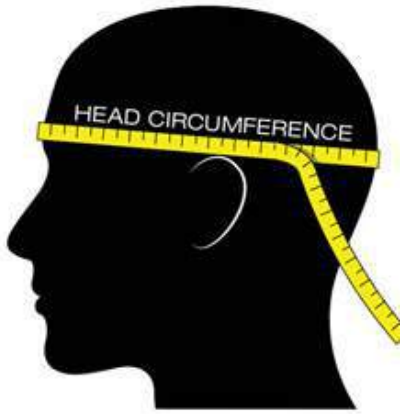

# HELMET SIZE CHART

Measure around the largest part of your head, approximately 1/2" above your eyebrow.

<i>SIZE</i>	<i>CM</i>	<i>INCHES</i>	<i>HAT SIZE</i>
<i>XS</i>	54cm	21.25"	6 3/4"
<i>S</i>	56cm	22"	7"
<i>M</i>	58cm	22.83"	7 1/2"
<i>L</i>	60cm	23.62"	7 3/4"
<i>X-LARGE</i>	62cm	24.4"	7 7/8"